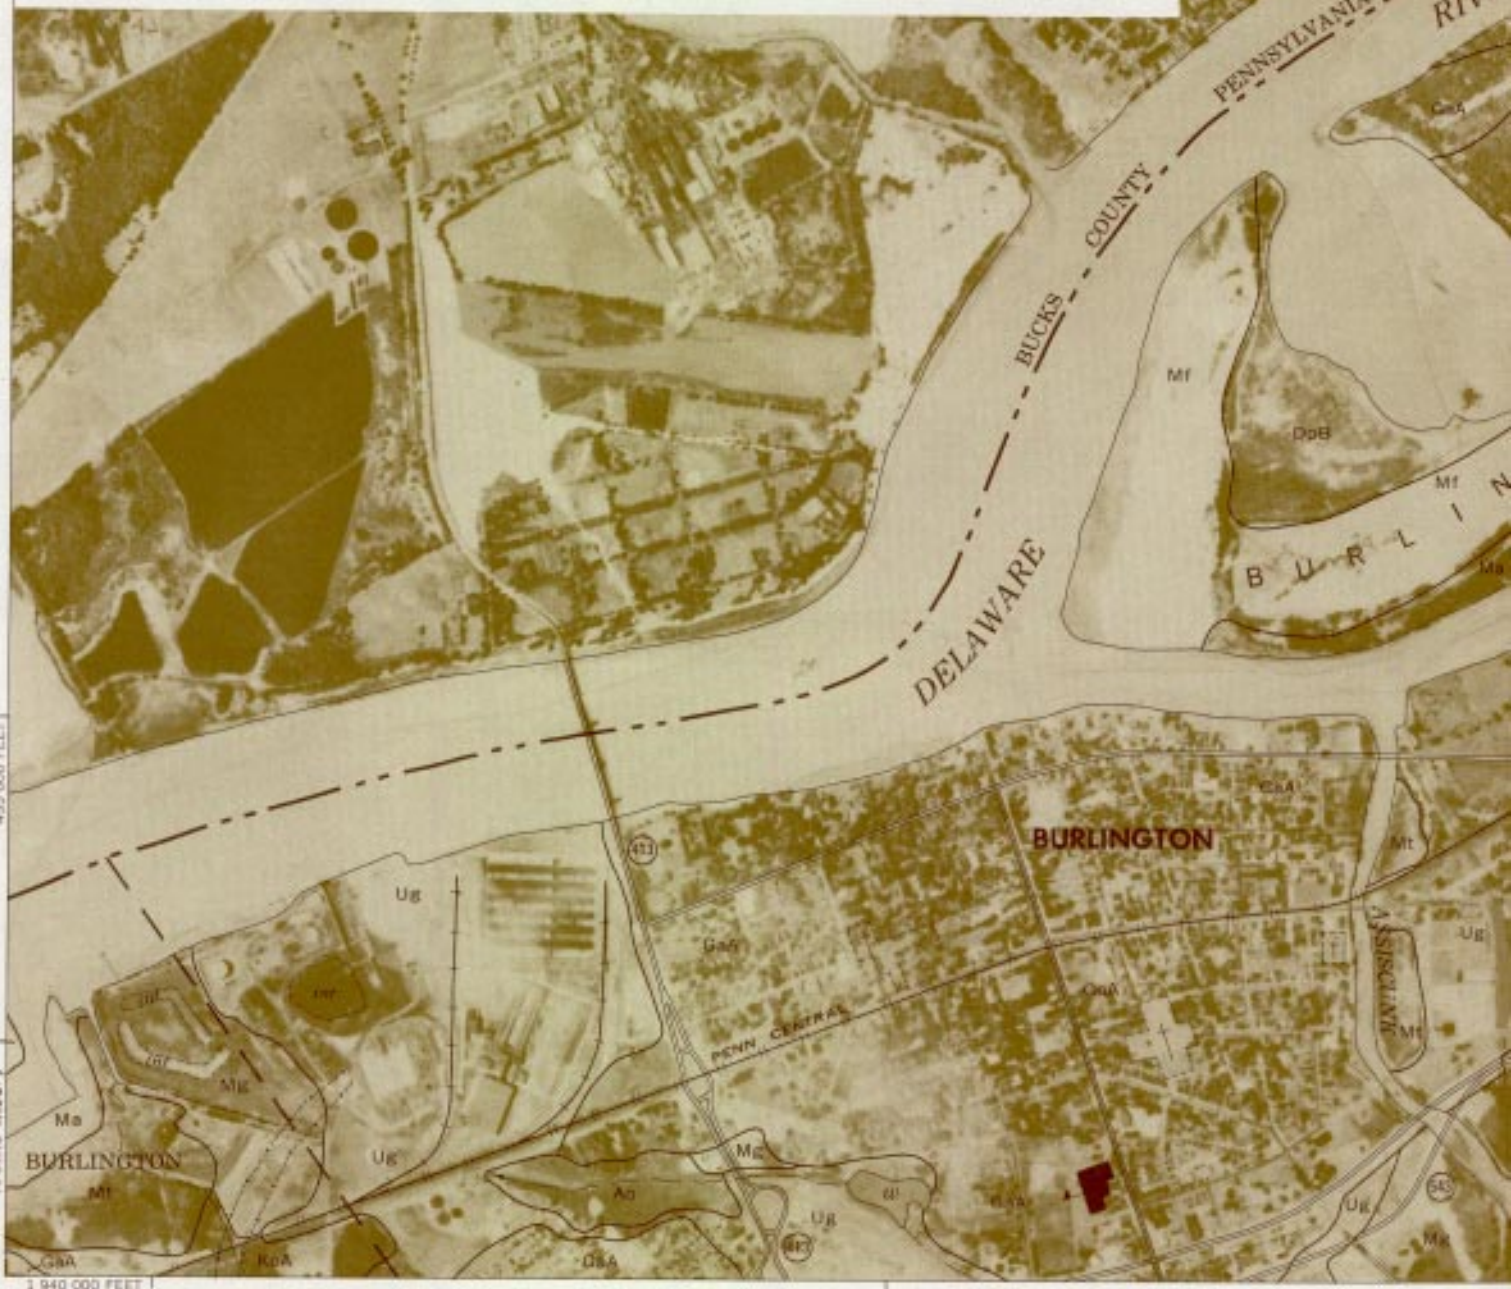

1 940 000 FEET

1 935 000 FEET

1 930 000 FEET

454 000 FEET
452 000 FEET

454 000 FEET
452 000 FEET

(Joins sheet 13)

2000 AND 3000-FOOT GRID TICKS

(Joins lower left)

460 000 FEET

BURLINGTON COUNTY, NEW JERSEY NO. 7

455 000 FEET

(Joins inset)

1 940 000 FEET

Photo base from 1963 aerial photographs. 5,000-foot grid ticks based on New Jersey plane coordinates system. 1927 North American datum.