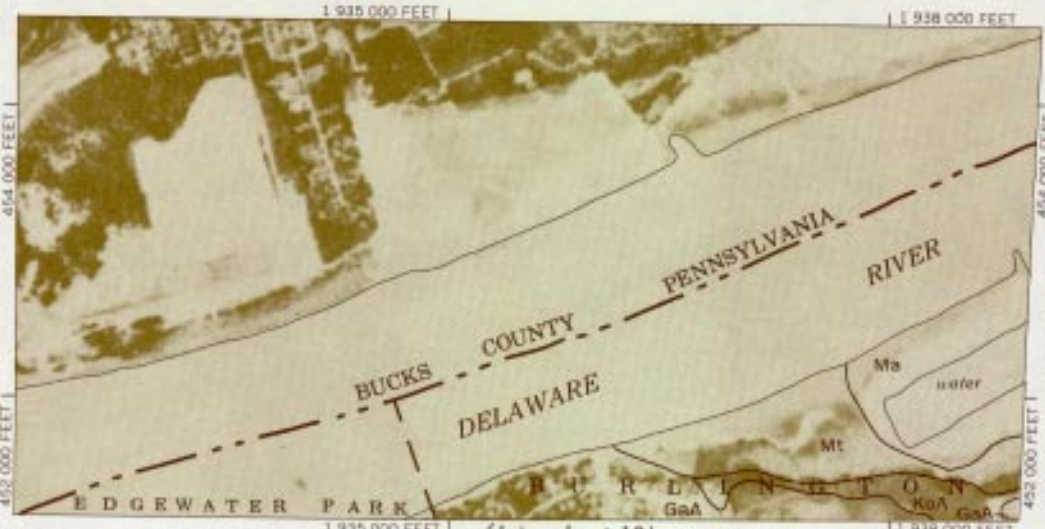

1 940 000 FEET

1 935 000 FEET

1 930 000 FEET

454 000 FEET
452 000 FEET

454 000 FEET
452 000 FEET

(Joins sheet 13)

2000 AND 3000-FOOT GRID TICKS

(Joins lower left)

460 000 FEET

BURLINGTON COUNTY, NEW JERSEY NO. 7

455 000 FEET

(Joins inset)

1 940 000 FEET

Photo base from 1963 aerial photographs. 5,000-foot grid ticks based on New Jersey plane coordinates system. 1927 North American datum.